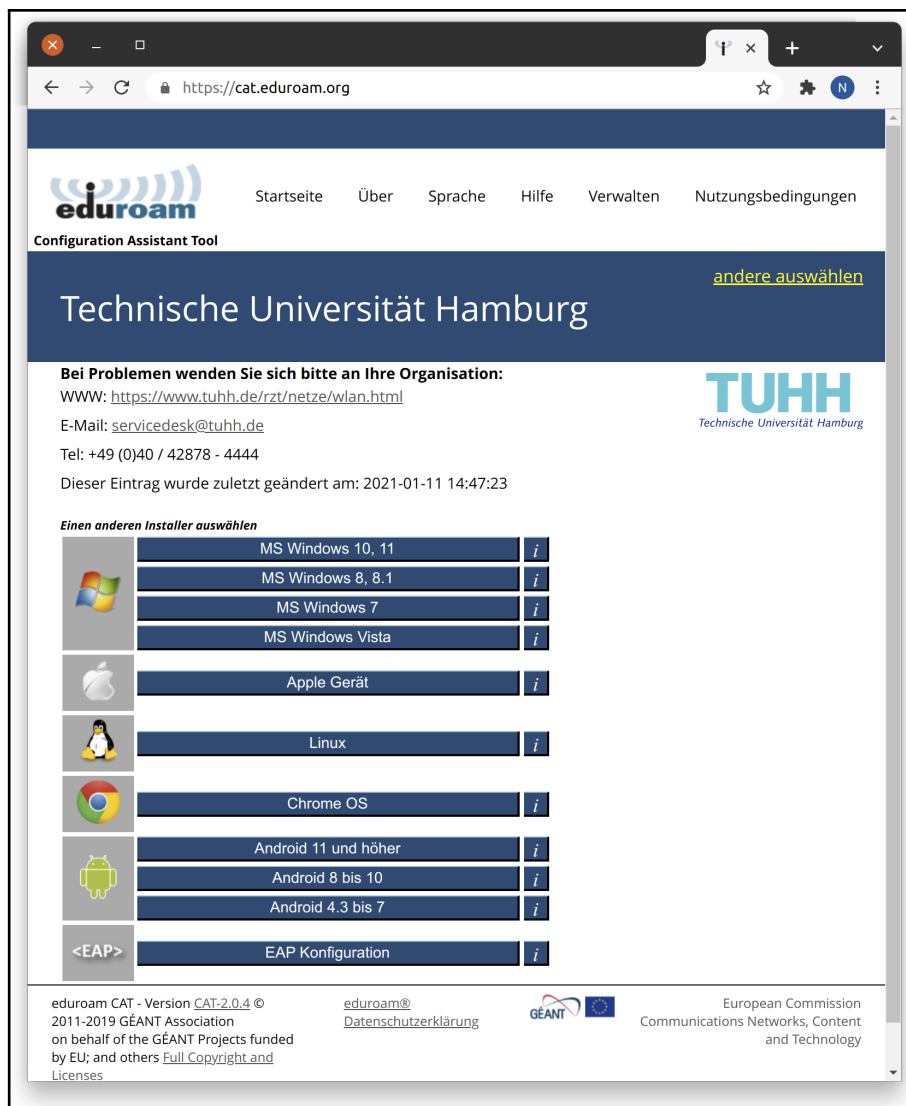

Sie können sich auch im WebVPN mit Ihrem TUHH-Account anmelden um die Anleitungen auf den Webseiten des Rechenzentrums lesen zu können.

<https://webvpn.rz.tuhh.de/> → *WLAN-Service der TUHH*

<https://www.tuhh.de/rzt/netze/wlan.html>

Go to the website <https://cat.eduroam.org>, search with the search term **Hamburg** for the **Hamburg University of Technology** and download the tool.

At the TUHH, you can first connect to the **VPN/WEB** WiFi-network. After that the WebVPN should show up. There you click on the first link that directs you to eduroam CAT. Or you can directly access the following website in the web browser:

<https://cat.eduroam.org/?idp=5234&profile=5268>

You can also login in the WebVPN with your TUHH account to read the instructions on the website of the computer center.

<https://webvpn.rz.tuhh.de/> → *WLAN-Service der TUHH*

<https://www.tuhh.de/rzt/en/netze/wlan.html>

After the setup you can connect with the **eduroam** WiFi-network. With eduroam you have access to the internet worldwide.

WebVPN

eduroam CAT